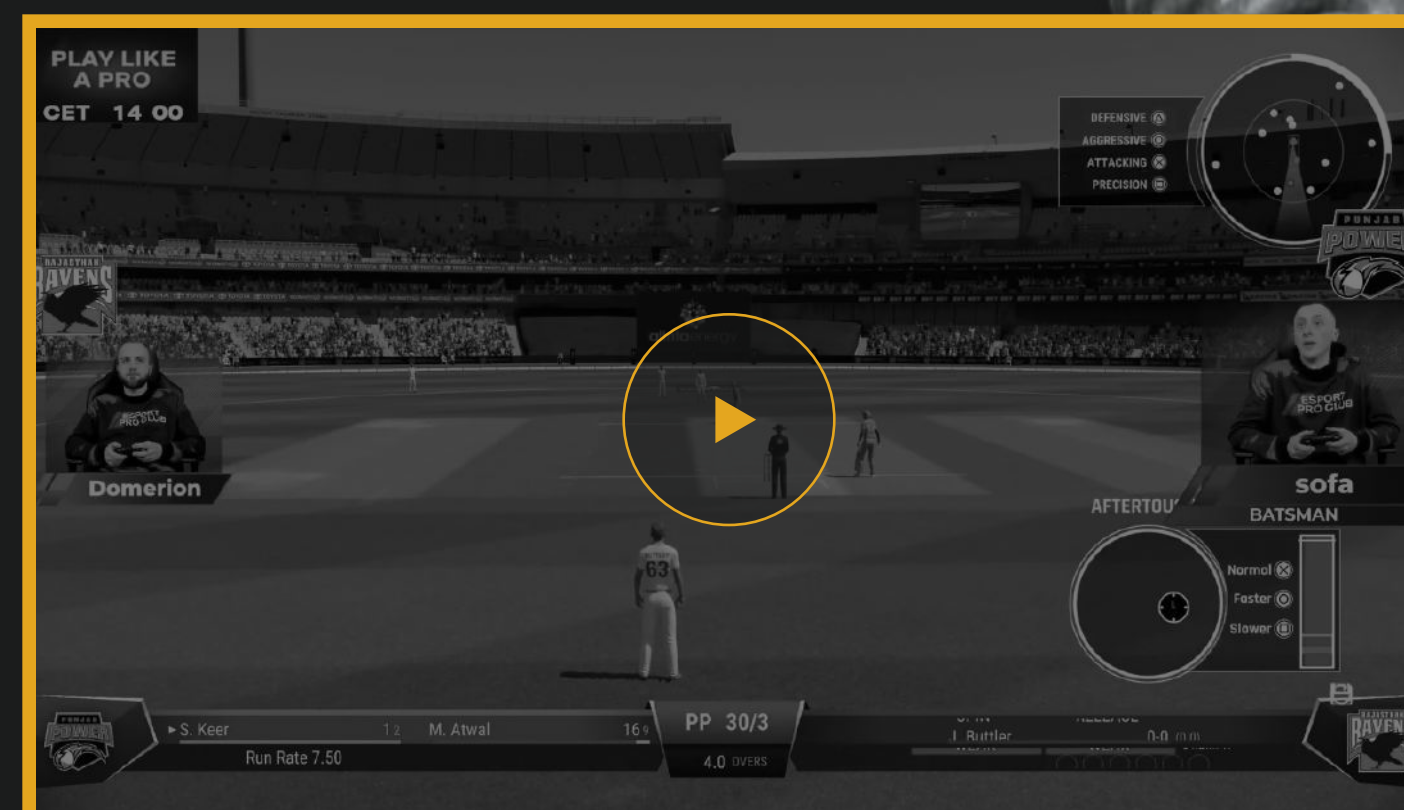

4 IN-PLAY

IN-PLAY

MATCH WINNER
OVER / UNDER
ODD / EVEN
TEAM TOTAL (2)

3 PRE-MATCH

PRE-MATCH

MATCH WINNER
OVER / UNDER
ODD / EVEN

CLICK TO
WATCH LIVE

**ESPORT
PRO CLUB**